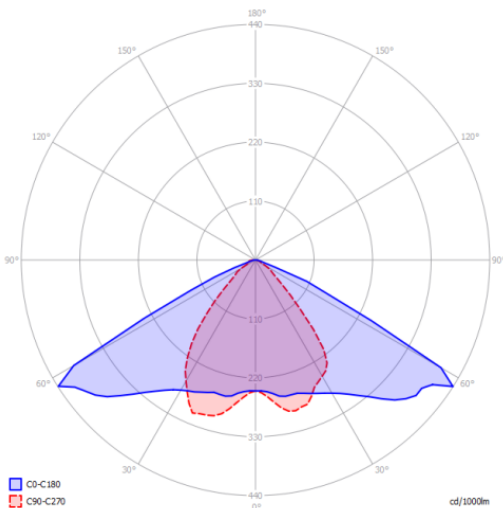

STREAM LIGHT

Power strength	The Luminous Power
180 [W]	20.228 [lm]

Due to technical progress may be varied

C0-C180
C90-C270

cd/1000lm

ALFA Hbled 4M MOBILE LIGHT TOWERS 180W 24V DC

TECHNICAL DATA

Voltage power	24 [V] DC
Power consumption	180[W]
Light source	112 x Hbled
Frequency power	50/60 [Hz]
Level of protection	IP 66
IK Shock-Protection Rate	IK 09
Size	2x 420x200x80 [mm]
WFactor distortions THD	<15 [%]
Power factor cos α	>0,95
Time ignition	<1 [s]
Range work	-40 [°C] do +55 [°C]
Guarantee	5 year
Costruction	Modular
Binding	Aluminium
Optical system	Polycarbonate
Temperature colour	Cold: 5.300 [K] – 6.700 [K]