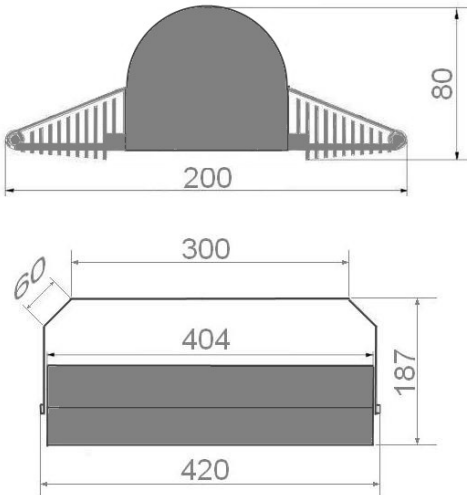

- Fire Department - Border Service.
- Special Vehicles, ie.: Mobile Services,
- Emergency technical
- laboratories and technical measurement
- Service Road and other

Wieigh 8,5 kg

MOUNTING SYSTEM

- Can be mounted to the mast with a maximum diameter of 700 mm
- The luminaries is suitable for direct connection to the installation of 24 V DC in the truck
- Adjustable joint allows smooth change of the inclination angle relative to the surface to be illuminated

STREAM LIGHT

Power strength	The Luminous Power
180 [W]	20.228 [lm]

Due to technical progress may be varied

C0-C180
C90-C270

cd/1000lm

ALFA Hbled 4M MOBILE LIGHT TOWERS 180W 24V DC

TECHNICAL DATA

Voltage power	24 [V] DC
Power consumption	180[W]
Light source	112 x Hbled
Frequency power	50/60 [Hz]
Level of protection	IP 66
IK Shock-Protection Rate	IK 09
Size	2x 420x200x80 [mm]
WFactor distortions THD	<15 [%]
Power factor cos α	>0,95
Time ignition	<1 [s]
Range work	-40 [°C] do +55 [°C]
Guarantee	5 year
Costruction	Modular
Binding	Aluminium
Optical system	Polycarbonate
Temperature colour	Cold: 5.300 [K] – 6.700 [K]