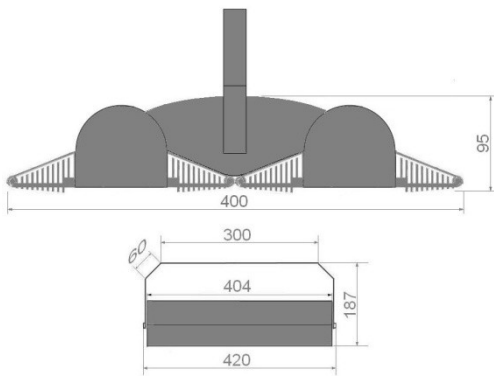

APPLICATION

- Roads, streets
- Alleys, pavements
- Bicycle paths
- Parking places
- Industrial zones
- Residential areas

MOUNTING SYSTEM

- Can be mounted to the facade or column equipped with a suitable mounting crown.
- Adjustable joint allows smooth change of the inclination angle with relative to the illuminated surface.

STREAM LIGHT

Power strength	The Luminous Power
120 [W]	13.440 [lm]

Due to technical progress may be varied

Weight 7,4 kg

ALFA HBLED 4M DIANA 120 R

TECHNICAL DATA

Voltage power	230/[V] AC
Power consumption	120 [W]
Light source	112 x HBLED
Frequency power	50/60 [Hz]
Level of protection	IP 66
IK Shock-Protection Rate	IK 09
WFactor distortions THD	<15 [%]
Power factor cos α	>0,95
Time ignition	<1 [s]
Range work	-40 [°C] do +55 [°C]
Guarantee	5 year
Costruction	Modular
Binding	Aluminium
Optical system	Polycarbonate
Temperature colour	Neutral – 3.650 [K] – 4.300 [K] Cold: 5.300 [K] – 6.700 [K]
motion sensor	YES - optional