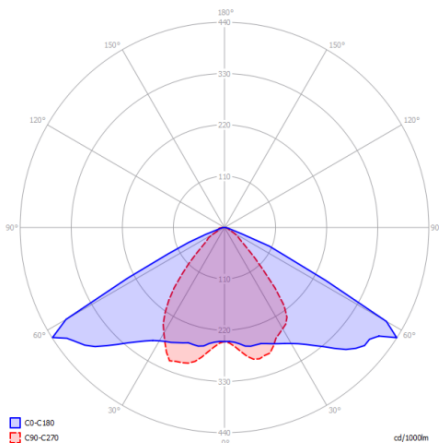

STREAM LIGHT

Power strength	The Luminous Power
120 [W]	13.440 [lm]

Due to technical progress may be varied

Weight 7,4 kg

ALFA HBLED 4M DIANA 120 R

TECHNICAL DATA

Voltage power	230/[V] AC
Power consumption	120 [W]
Light source	112 x HBLED
Frequency power	50/60 [Hz]
Level of protection	IP 66
IK Shock-Protection Rate	IK 09
WFactor distortions THD	<15 [%]
Power factor cos α	>0,95
Time ignition	<1 [s]
Range work	-40 [°C] do +55 [°C]
Guarantee	5 year
Costruction	Modular
Binding	Aluminium
Optical system	Polycarbonate
Temperature colour	Neutral – 3.650 [K] – 4.300 [K] Cold: 5.300 [K] – 6.700 [K]
motion sensor	YES - optional