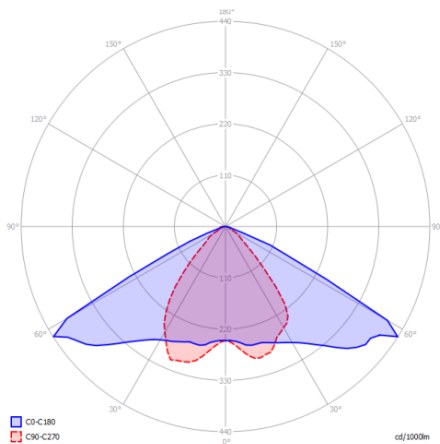

MOUNTING SYSTEM

- Can be mounted to the facade or column equipped with a suitable mounting crown.
- Adjustable joint allows smooth change of the inclination angle with relative to the illuminated surface.

STREAM LIGHT

Power strength	The Luminous Power
60 [W]	7.421 [lm]
90 [W]	10.080 [lm]
120 [W]	13.899 [lm]
150 [W]	16.857 [lm]

Due to technical progress may be varied