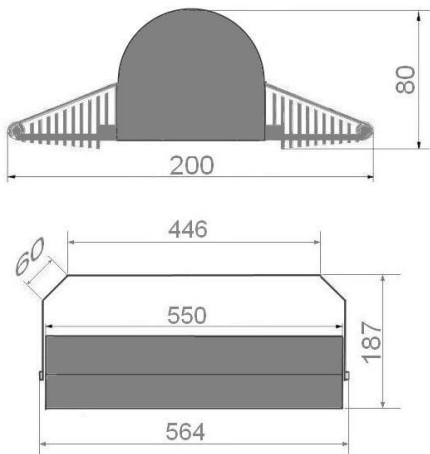

APPLICATION

- Roads, streets
- Alleys, pavements
- Bicycle paths
- Parking places
- Industrial zones
- Residential areas

Weight 5,0 kg

MOUNTING SYSTEM

- Can be mounted to the facade or column equipped with a suitable mounting crown.
- Adjustable joint allows smooth change of the inclination angle with relative to the illuminated surface.

STREAM LIGHT

Power strength	The Luminous Power
60 [W]	7.421 [lm]
90 [W]	10.080 [lm]
120 [W]	13.899 [lm]
150 [W]	16.857 [lm]

Due to technical progress may be varied

ALFA HBLED 3M DIANA 150 TR

TECHNICAL DATA