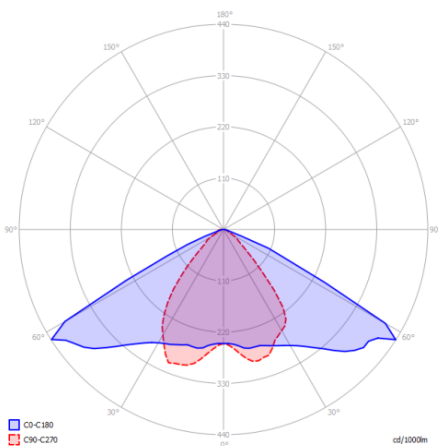

APPLICATION

- Roads, streets
- Alleys, pavements
- Bicycle paths
- Parking places
- Industrial zones
- Residential areas

MOUNTING SYSTEM

Weight: 4,4 kg

- Can be mounted on a pole peak. Unified tip diameter of 42 to 60 mm.
- Can be mounted on the boom side. Unified tip diameter of 42 to 60 mm.
- Adjustable joint allows smooth change of the inclination angle relative to the illuminated surface. $-35^{\circ} + 45^{\circ}$.

STREAM LIGHT

Power strength

60 [W]

The Luminous Power

6.720 [lm]

Due to technical progress may be varied

ALFA HBLED 2M LAURA 60

TECHNICAL DATA