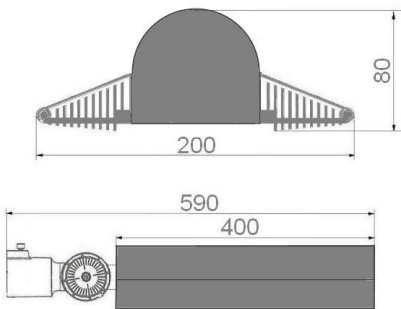

APPLICATION

- Roads, streets
- Alleys, pavements
- Bicycle paths
- Parking places
- Industrial zones
- Residential areas

MOUNTING SYSTEM

Weight: 4,4 kg

- Can be mounted on a pole peak. Unified tip diameter of 42 to 60 mm.
- Can be mounted on the boom side. Unified tip diameter of 42 to 60 mm.
- Adjustable joint allows smooth change of the inclination angle relative to the illuminated surface. $-35^{\circ} + 45^{\circ}$.

STREAM LIGHT

Power strength

60 [W]

The Luminous Power

6.720 [lm]

Due to technical progress may be varied

ALFA HBLED 2M LAURA 60

TECHNICAL DATA