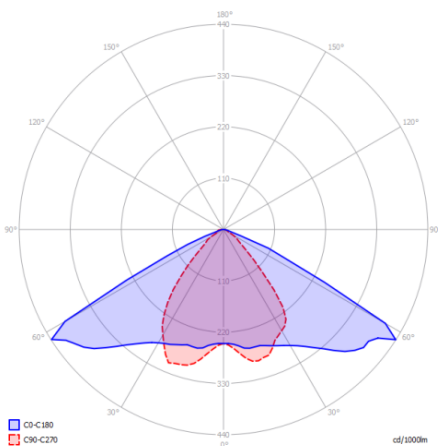

APPLICATION

- Roads, streets
- Alleys, pavements
- Bicycle paths
- Parking places
- Industrial zones
- Residential areas

MOUNTING SYSTEM

Weight: 4,4 kg

- Can be mounted on a pole peak. Unified tip diameter of 42 to 60 mm.
- Can be mounted on the boom side. Unified tip diameter of 42 to 60 mm.
- Adjustable joint allows smooth change of the inclination angle relative to the illuminated surface. $-35^{\circ} + 45^{\circ}$.

STREAM LIGHT

Power strength	The Luminous Power
120 [W]	12.354 [lm]

Due to technical progress may be varied

ALFA HBLED 2M LAURA 120 T

TECHNICAL DATA

Voltage power	230/[V] AC
power consumption	120[W]
Light source	56 x HBLED 1W, CRI ≥ 80%
Frequency power	50/60 [Hz]
Level of protection	IP 66
IK Shock-Protection Rate	IK 09
WFactor distortions THD	<15 [%]
Power factor cos α	>0,95
Time ignition	<1 [s]
Range work	-40 [°C] do +55 [°C]
Guarantee	5 year
Costruction	Modular
Binding	Aluminium
Optical system	Polycarbonate
Temperature colour	Neutral: 3.650 [K] – 4.300 [K] Cold: 5.300 [K] – 6.700 [K]
motion sensor	YES - optional