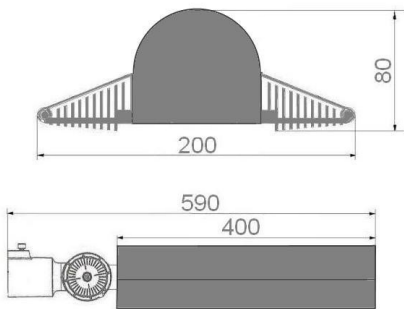

APPLICATION

- Roads, streets
- Alleys, pavements
- Bicycle paths
- Parking places
- Industrial zones
- Residential areas

MOUNTING SYSTEM

Weight: 4,4 kg

- Can be mounted on a pole peak. Unified tip diameter of 42 to 60 mm.
- Can be mounted on the boom side. Unified tip diameter of 42 to 60 mm.
- Adjustable joint allows smooth change of the inclination angle relative to the illuminated surface. $-35^{\circ} + 45^{\circ}$.

STREAM LIGHT

Power strength	The Luminous Power
120 [W]	12.354 [lm]

Due to technical progress may be varied

ALFA HBLED 2M LAURA 120 T

TECHNICAL DATA

Voltage power	230/[V] AC
power consumption	120[W]
Light source	56 x HBLED 1W, CRI ≥ 80%
Frequency power	50/60 [Hz]
Level of protection	IP 66
IK Shock-Protection Rate	IK 09
WFactor distortions THD	<15 [%]
Power factor cos α	>0,95
Time ignition	<1 [s]
Range work	-40 [°C] do +55 [°C]
Guarantee	5 year
Costruction	Modular
Binding	Aluminium
Optical system	Polycarbonate
Temperature colour	Neutral: 3.650 [K] – 4.300 [K] Cold: 5.300 [K] – 6.700 [K]
motion sensor	YES - optional