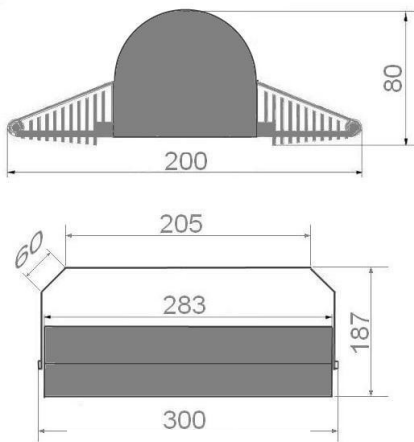

APPLICATION

- Roads, streets
- Alleys, pavements
- Bicycle paths
- Parking places
- Industrial zones
- Residential areas

Weight 2,25 kg

MOUNTING SYSTEM

- Can be mounted to the facade or column equipped with a suitable mounting crown.
- Adjustable joint allows smooth change of the inclination angle with relative to the illuminated surface.

STREAM LIGHT

Power strength	The Luminous Power
15 [W]	2.016 [lm]
20 [W]	2.474 [lm]
30 [W]	3.360 [lm]
40 [W]	4.633 [lm]
50 [W]	5.619 [lm]
60 [W]	6.177 [lm]

Due to technical progress may be varied