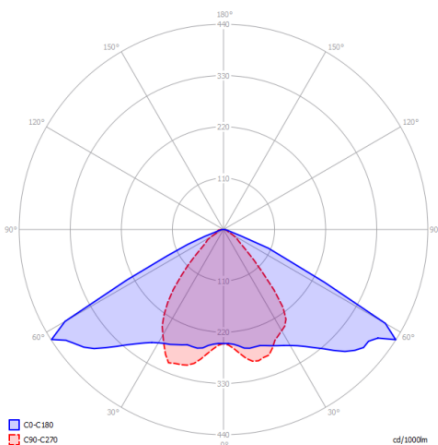

### STREAM LIGHT

Power strength	The Luminous Power
15 [W]	2.016 [lm]
20 [W]	2.474 [lm]
30 [W]	3.360 [lm]
40 [W]	4.633 [lm]
50 [W]	5.619 [lm]
60 [W]	6.177 [lm]

Due to technical progress may be varied